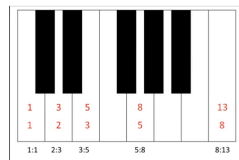

Look at the Universal Key
Wrapping 5 Octaves above and Below

- C at the 0
- G, D, A, E, B at Every 5th
- F, B♭, E♭, A♭, D♭ At Every 5th

Note D♭=C♯

Note:
5 black Keys
7 White Keys
12 Keys Total...

7-white keys
5-black keys
the number 12