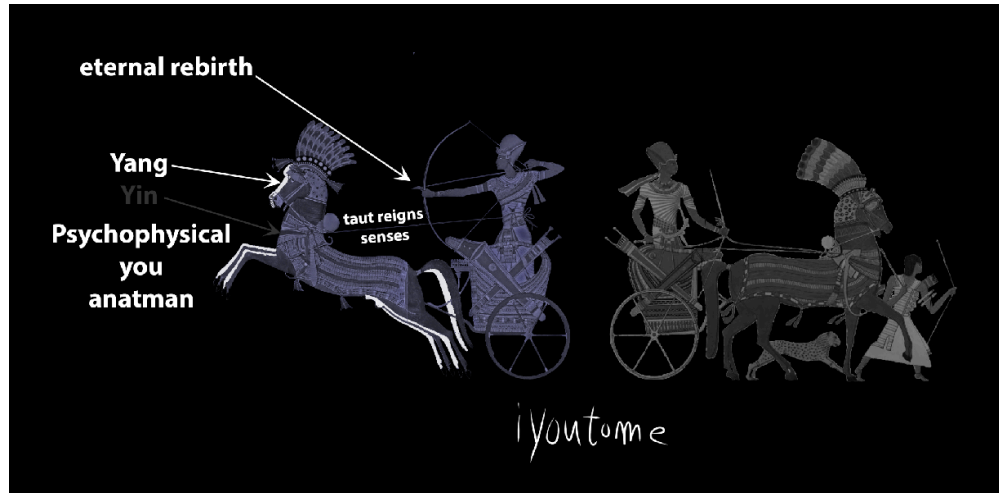

Our Journey as Arahant

3 Sections to Get you Started on Understanding Who WE Are.

This is a Draft copy of three Sections of “OUR” Free Ebook being composed titled “Our Journey as Arahant”. Do you see the “our” in j-our-ney ?

Knowing who we are is easy to learn, but you cannot do it with just printing your chart and looking at it with a modern eye. You must get to know this simple premise behind your chart that was selected for this journey. Nothing comes by chance. You are an infinite entity that is loved and connected. This is undeniable.....

Section 1 : The Luminaries
Section 2 : Numerology
Section 3 : Metaphysics = Physics.

Please use and distribute freely. The only thing I ask is that you only pay it forward for free. Know in your heart that this is part of, meant to have, wisdom. Know that we have been out of tune for a while for a reason. This will always be a work in progress until WE, as ONE LOVE, reach our goal.

Peace, Love and Cheers!!!..... And Ask Questions!!!.....

Special thanks to Ken Wheeler, Santos Bonacci, Mary Moon, Doreen Virtue, Karen Cola, Matt Jerome, Time Nomad, DiversityJ, David Cochrane, John Coltrane, and many, many, more...