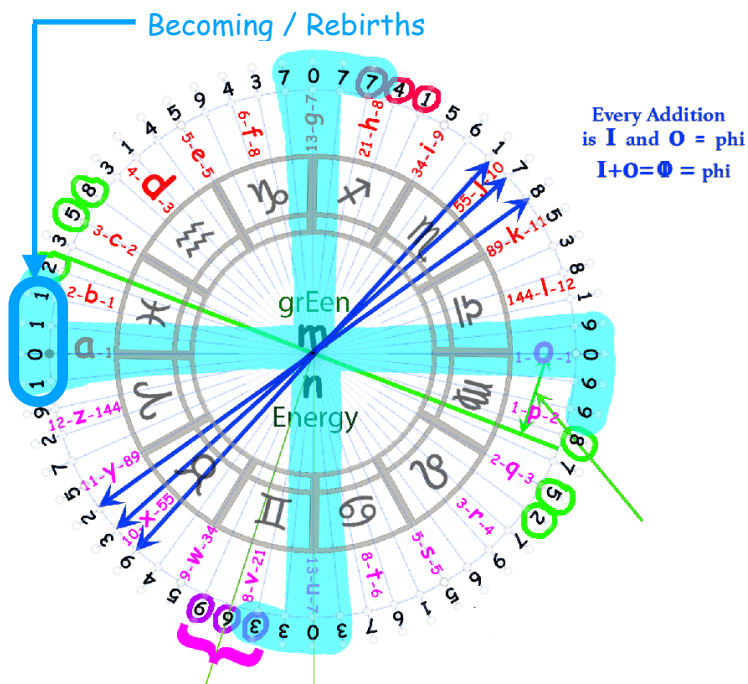

Section 2: METAPHYSICS = PHYSICS

0-1-1

There is so much in the “Universal Key” or what may be referred to as the DaVinci Code. This is a clock from micro to macro. Most important is the Re-Start of a cycle being 0-1-1 as explained in the numerology section. For convenience sakes I will re-explain it here. 0-1-1. 0 representing the absolute or god head. 1-1 represents yin/yang. The first “1” is an image of the absolute which is bound to the second “1”. The second “1” is your conscious which can make choices / manifestations. You are always connected to the “yin” and ultimately to the “absolute”.

IMPORTANT....The diagram to the right comes from the golden ratio series that you can teach to a child. If you have not done this you need to. All children will be taught this in school so you should learn to count how the heavens count.

Starting with 0, add 1, now always take the last two numbers and add them. Keep going only keeping the first digit.