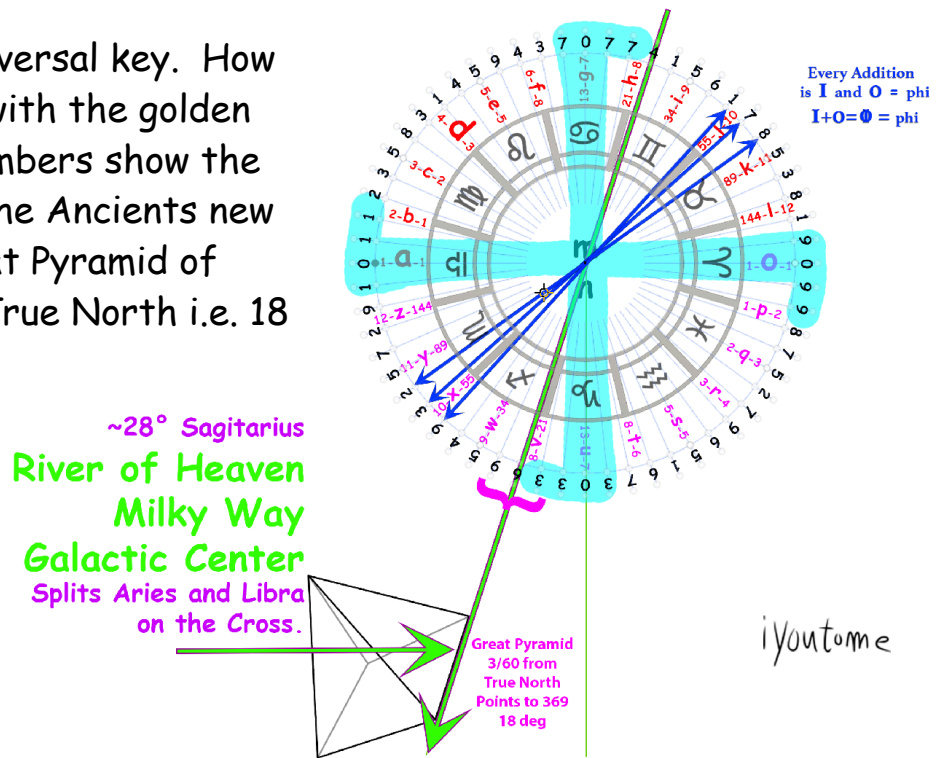

# The River of Heaven

You've Heard of the "Milky Way" Right?  
Where most of the stars stretch across  
the sky in a beautiful white band?

Well, this is also called the Galactic  
Center.

But it is really the "River of Heaven"

Look at the image/universal key. How  
can a circle wrapped with the golden  
ratio 60 repeating numbers show the  
"River of Heaven"? The Ancients new  
it, they built the Great Pyramid of  
Gizza 3/60ths from True North i.e. 18  
degrees.