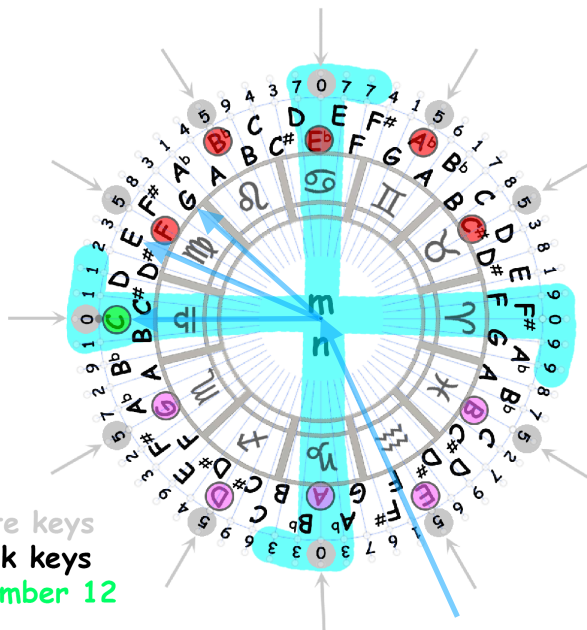

**IMPORTANT:** Retrograde in a chart will be represented by a Luminary with a Line underneath it.

Like this...

This physically means the luminary is going through a small epi-cycle or reversing direction in the sky. Metaphysically this means you are to go inward or will feel inward to work on what that Luminary wants you to work on.

Looking at the Universal Key we will show music fact, not theory.

Using an accordion, biased lol, caused I used to play it. The 120 Base buttons on the accordion are set up in chord progressions.

Note middle C has no Sharps # or Flats ♭

- B - 5 #’s
- E - 4 #’s
- A - 3 #’s
- D - 2 #’s
- G - 1 #
- C - No Sharps # or Flats ♭
- F - 1 ♭
- B♭ - 2 ♭’s
- E♭ - 3 ♭’s
- A♭ - 4 ♭’s
- D♭ - 5 ♭’s

Look at the Universal Key  
Wrapping 5 Octaves above and Below

- C at the 0
- G, D, A, E, B at Every 5th
- F, B♭, E♭, A♭, D♭ At Every 5th

Note D♭=C♯

Note:  
5 black Keys  
7 White Keys  
12 Keys Total...

7-white keys  
5-black keys  
the number 12

There is so much more, like C,E,G being a Major Triad. Look at the C E G on every 3rd above... Can you see them?