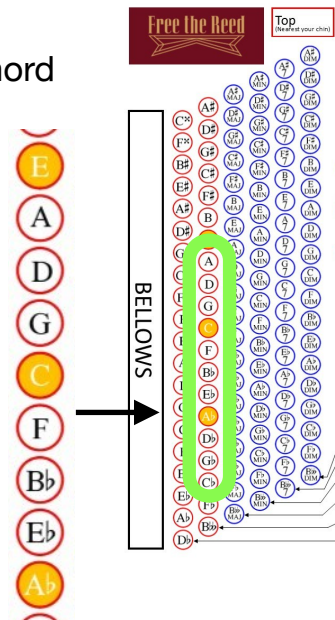

Music, Vibrations at every 5th.

This is where sound vibration, harmonics, music, organs, chakras, frequency presents itself to you. We won't spend much time on this topic, just know that it is there. We will just touch on Music. Everything in this visible universe has frequency/harmonics. This is incommensurate nature of the uni-verse.

Looking at the Universal Key we will show music fact, not theory.

Using an accordion, biased lol, caused I used to play it. The 120 Base buttons on the accordion are set up in chord progressions.

Note middle C has no Sharps # or Flats ♭

- B - 5 #’s
- E - 4 #’s
- A - 3 #’s
- D - 2 #’s
- G - 1 #
- C - No Sharps # or Flats ♭
- F - 1 ♭
- B♭ - 2 ♭’s
- E♭ - 3 ♭’s
- A♭ - 4 ♭’s
- D♭ - 5 ♭’s